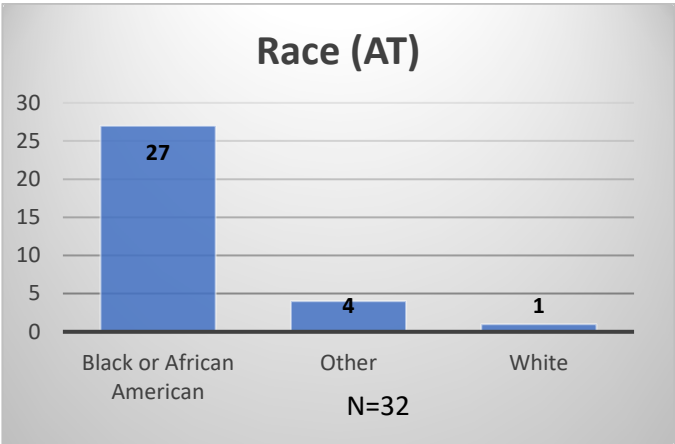

**Daily Data Dashboard – November 18, 2024**  
**Demographics for JTDC Population**  
**Monday Morning Midnight Count**

Data sources: cFive Supervisor – Court Involved Population and RMIS – JTDC Population