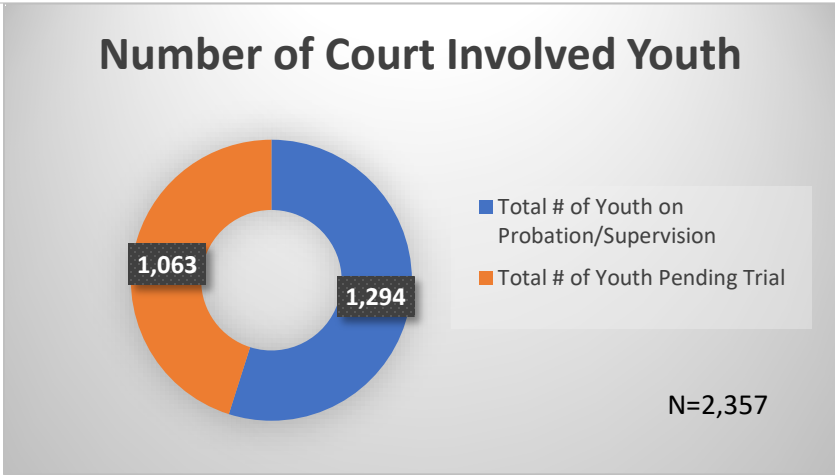

**Daily Data Dashboard – November 18, 2024**  
**Demographics for JTDC Population**  
**Monday Morning Midnight Count**

Data sources: cFive Supervisor – Court Involved Population and RMIS – JTDC Population