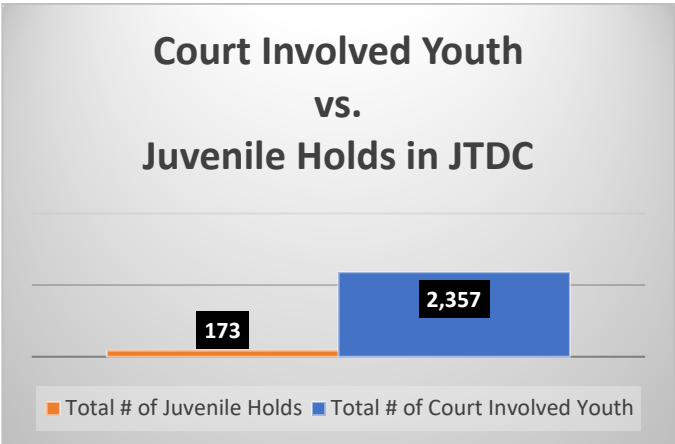

**Daily Data Dashboard – November 18, 2024**  
**Demographics for JTDC Population**  
**Monday Morning Midnight Count**

Data sources: cFive Supervisor – Court Involved Population and RMIS – JTDC Population