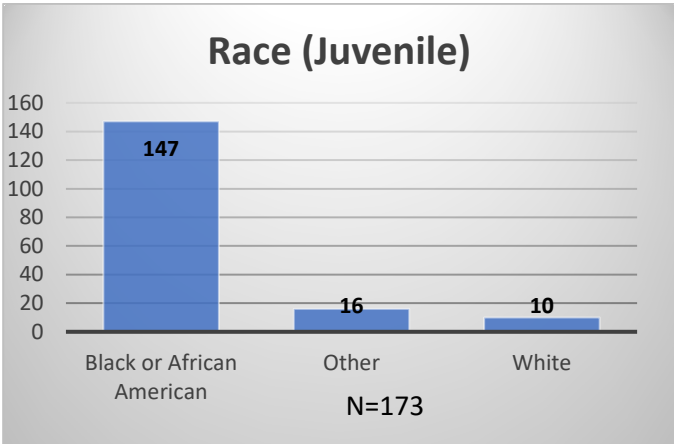

**Daily Data Dashboard – November 18, 2024**  
**Demographics for JTDC Population**  
**Monday Morning Midnight Count**

Data sources: cFive Supervisor – Court Involved Population and RMIS – JTDC Population