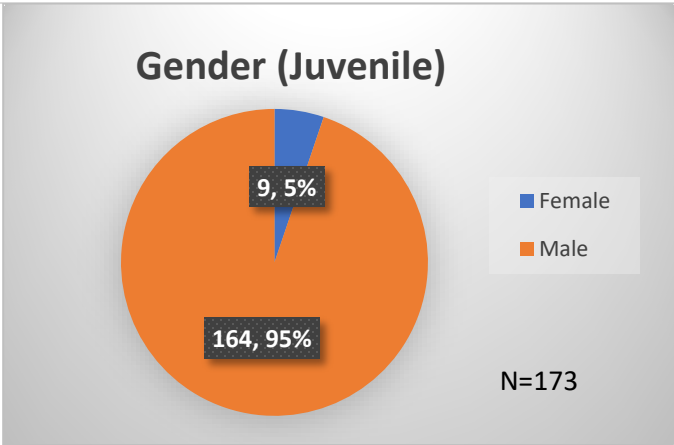

Daily Data Dashboard – November 18, 2024
Demographics for JTDC Population
Monday Morning Midnight Count

Data sources: cFive Supervisor – Court Involved Population and RMIS – JTDC Population