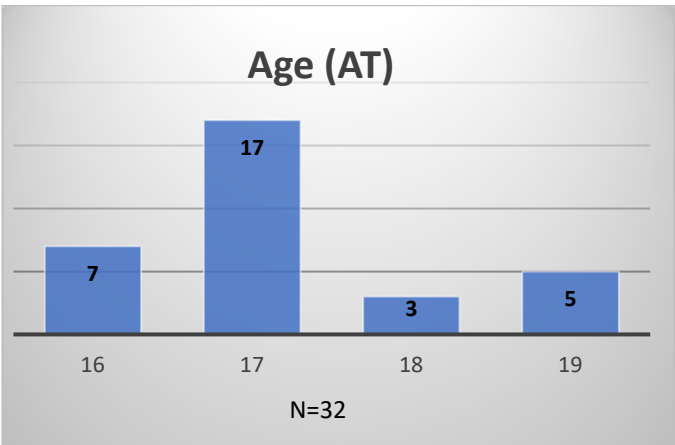

**Daily Data Dashboard – November 18, 2024**  
**Demographics for JTDC Population**  
**Monday Morning Midnight Count**

Data sources: cFive Supervisor – Court Involved Population and RMIS – JTDC Population