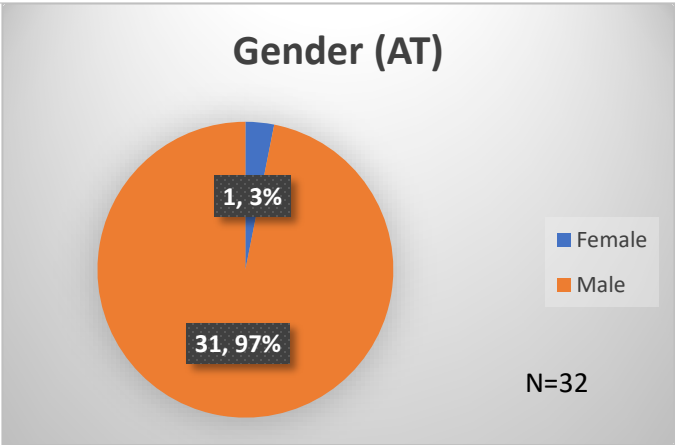

Daily Data Dashboard – November 18, 2024
Demographics for JTDC Population
Monday Morning Midnight Count

Data sources: cFive Supervisor – Court Involved Population and RMIS – JTDC Population