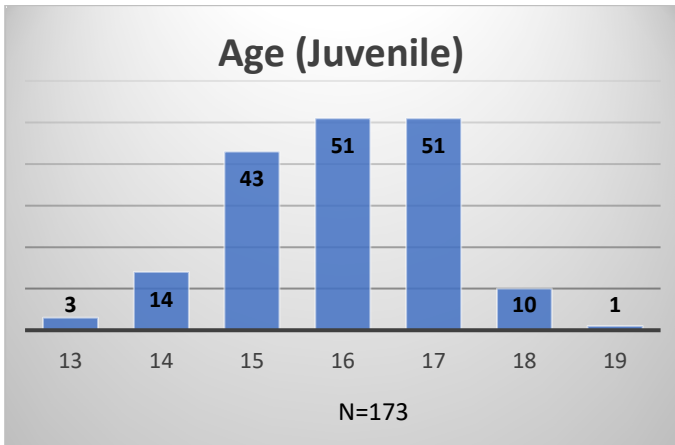

**Daily Data Dashboard – November 18, 2024**  
**Demographics for JTDC Population**  
**Monday Morning Midnight Count**

Data sources: cFive Supervisor – Court Involved Population and RMIS – JTDC Population