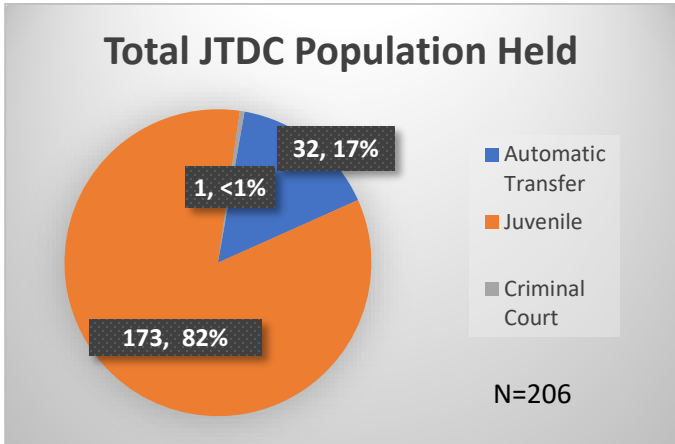

**Daily Data Dashboard – November 18, 2024**  
**Demographics for JTDC Population**  
**Monday Morning Midnight Count**

Data sources: cFive Supervisor – Court Involved Population and RMIS – JTDC Population